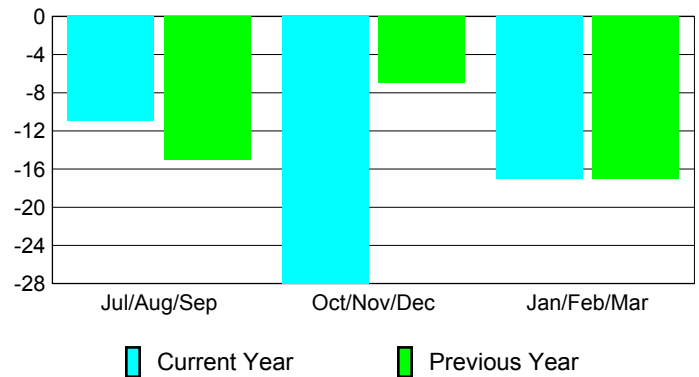

Membership Results 2008-2009

Membership 2007-2008

Month	Net Memb Goal	Actual New Memb	Actual Dropped Memb	Gain/Loss of Memb	Gain/Loss of Memb
Jul/Aug/Sep	5	104	-115	-11	-15
Oct/Nov/Dec	5	53	-81	-28	-7
Jan/Feb/Mar	40	89	-106	-17	-17
Totals	50	246	-302	-56	-39

Membership Results 2008-2009

Goal, New, Dropped, Gain/Loss

Comparison of Membership Gain/Loss

Current Year Compared to the Previous Year

Gender Comparison 2008-2009