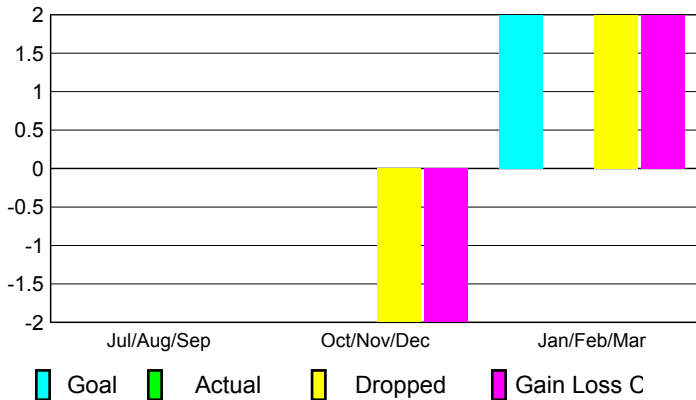

2008-2009 GMT Quarterly Report for District (or Undistricted) **District 337 C**

GMT: **Junichi Takata**

Location: **JAPAN**

GMT CA: **5**

CLUBS

Club Results 2008-2009

Clubs 2007-2008

Month	New Club Goal	Actual New Clubs	Actual Dropped Clubs	Gain/Loss of Clubs	Gain/Loss of Clubs
Jul/Aug/Sep	0	0	0	0	0
Oct/Nov/Dec	0	0	-2	-2	0
Jan/Feb/Mar	2	0	2	2	0
Totals	2	0	0	0	0

Club Results 2008-2009

Goal, New, Dropped, Gain/Loss

Comparison of Club Gain/Loss

Current Year Compared to the Previous Year

YTD Status Quo Clubs 2008-2009

Status Quo Clubs Compared to Status Quo Members

MEMBERSHIP

Membership Results 2008-2009

Membership 2007-2008

Month	Net Memb Goal	Actual New Memb	Actual Dropped Memb	Gain/Loss of Memb	Gain/Loss of Memb
Jul/Aug/Sep	5	104	-115	-11	-15
Oct/Nov/Dec	5	53	-81	-28	-7
Jan/Feb/Mar	40	89	-106	-17	-17
Totals	50	246	-302	-56	-39