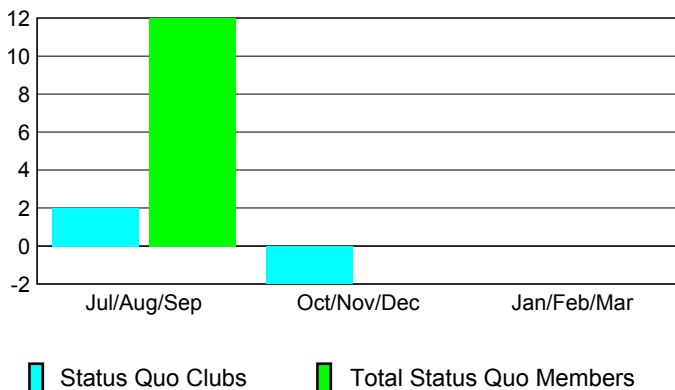

2008-2009 GMT Quarterly Report for District (or Undistricted) **District 337 C**

GMT: **Junichi Takata**

Location: **JAPAN**

GMT CA: **5**

CLUBS

Club Results 2008-2009

Clubs 2007-2008

Month	New Club Goal	Actual New Clubs	Actual Dropped Clubs	Gain/Loss of Clubs	Gain/Loss of Clubs
Jul/Aug/Sep	0	0	0	0	0
Oct/Nov/Dec	0	0	-2	-2	0
Jan/Feb/Mar	2	0	2	2	0
Totals	2	0	0	0	0

Club Results 2008-2009

Goal, New, Dropped, Gain/Loss

Comparison of Club Gain/Loss

Current Year Compared to the Previous Year

YTD Status Quo Clubs 2008-2009

Status Quo Clubs Compared to Status Quo Members

MEMBERSHIP

Membership Results 2008-2009

Membership 2007-2008

Month	Net Memb Goal	Actual New Memb	Actual Dropped Memb	Gain/Loss of Memb	Gain/Loss of Memb
Jul/Aug/Sep	5	104	-115	-11	-15
Oct/Nov/Dec	5	53	-81	-28	-7
Jan/Feb/Mar	40	89	-106	-17	-17
Totals	50	246	-302	-56	-39