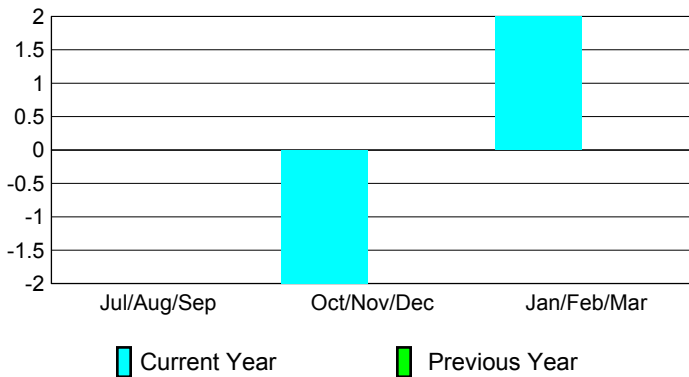

2008-2009 GMT Quarterly Report for District (or Undistricted) **District 337 C**

GMT: **Junichi Takata**

Location: **JAPAN**

GMT CA: **5**

CLUBS

Club Results 2008-2009

Clubs 2007-2008

Month	New Club Goal	Actual New Clubs	Actual Dropped Clubs	Gain/Loss of Clubs	Gain/Loss of Clubs
Jul/Aug/Sep	0	0	0	0	0
Oct/Nov/Dec	0	0	-2	-2	0
Jan/Feb/Mar	2	0	2	2	0
Totals	2	0	0	0	0

Club Results 2008-2009

Goal, New, Dropped, Gain/Loss

Comparison of Club Gain/Loss

Current Year Compared to the Previous Year

YTD Status Quo Clubs 2008-2009

Status Quo Clubs Compared to Status Quo Members

MEMBERSHIP